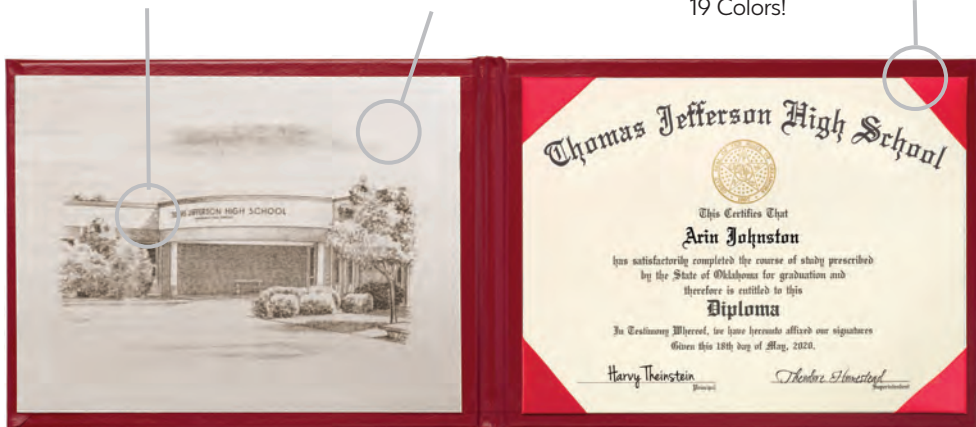

Imprint Areas: Front or Back Cover

Imprint Foil Colors: Soft Silver, Bright Silver, Soft Gold, Bright Gold, Gun Metal, Copper, Blue, Dark Blue, Red, Maroon, Forest Green, Black

Additional Charges:

- Rush
- Additional 4 Corner Ribbons
- Black School Etching
- Colored School Etching
- Die Charge for first order or foil imprint charge
- Debossed border on front cover
- Debossed border on front and back covers
- Add wrapped moire panels
- White Cover Envelopes by Size

Custom Etching: Showcase your school or mascot

Pick Your Moire Color:
10 Colors!

Pick Your Ribbon Color:
19 Colors!

Moire Colors

Corner Ribbon Colors

Diploma Cover Sizes

Your Graduation Headquarters!

WHY Sell Graduation Products?