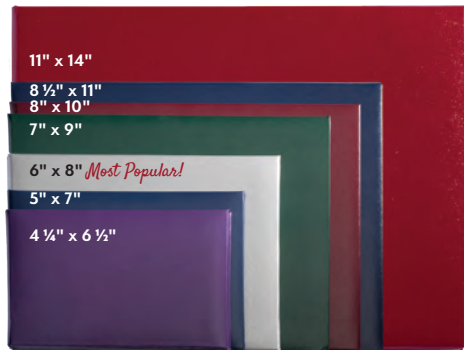

Custom Etching: Showcase your school or mascot

Pick Your Moire Color:
10 Colors!

Pick Your Ribbon Color:
19 Colors!

Moire Colors

Corner Ribbon Colors

Diploma Cover Sizes

Your Graduation Headquarters!

WHY Sell Graduation Products?