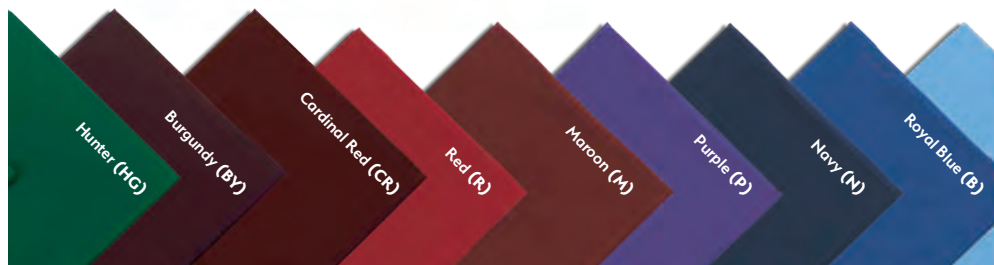

MATTE CAP, GOWN, & TASSEL SET

GOWN SIZE CHART

HEIGHT	CODE	WEIGHT
4'3"-4'5"	44	=/ < 120 lb.
4'6"-4'8"	47	=/ < 130 lb.
4'9"-4'11"	410	=/ < 150 lb.
5'0"-5'2"	51	=/ < 160 lb.
5'3"-5'5"	54	=/ < 180 lb.
5'6"-5'8"	57	=/ < 250 lb.
5'9"-5'11"	510	=/ < 275 lb.
6'0"-6'2"	61	=/ < 300 lb.
6'3"-6'5"	64	=/ < 325 lb.
6'6"-6'8"	67	=/ < 335 lb.
6'9"-6'11"	610	=/ < 345 lb.
Plus 1 4'9"-5'5"	P1	Over 180 lb.
Plus 2 5'6"-5'11"	P2	Over 275 lb.
Plus 3 6'0"-6'5"	P3	Over 325 lb.