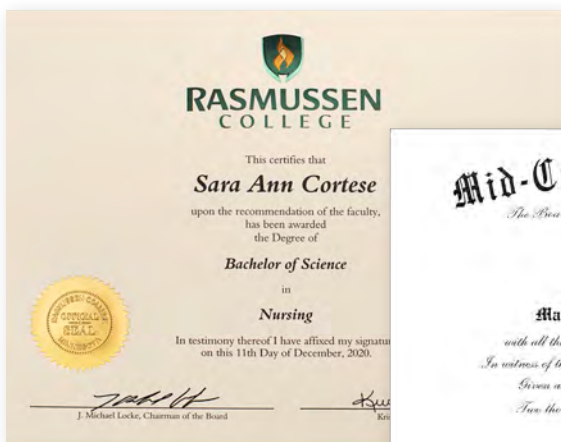

DIPLOMAS

Diploma Sizes:

- 4 ¼" x 6 ½"
- 5" x 7"
- 6" x 8" (most popular)
- 7" x 9"
- 8" x 10"
- 8 ½" x 11"
- 11" x 14"

Stock Color Options:

- White
- Ivory
- Ecru
- Natural Parchment

Diploma Paper Weights

- 65lb, 70lb, and 80lb

Ecru